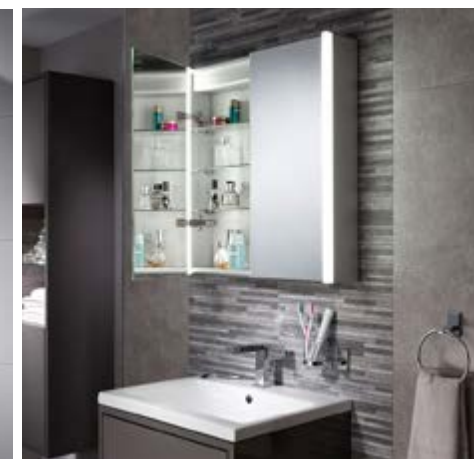

Hampton - Single Door Diffused LED Cabinet Mirror
810-A

700mm (H) x 500mm (W) x 140mm (D)

Hampton - Double Door Diffused LED Cabinet Mirror
811-A

700mm (H) x 600mm (W) x 140mm (D)

A fantastic addition to any bathroom, The Hampton's dual strip design immediately demands your attention. Featuring an infra-red sensor to activate, a demister pad and a charger socket for convenience. A strip of additional lighting has been fitted underneath the cabinet providing additional task lighting. Available in 500mm and 600mm widths, the internal glass shelves can perfectly house all of your bathroom products.

Alure - Double Door Diffused LED Cabinet Mirror
813-A

700mm (H) x 700mm (W) x 120mm (D)

This double cabinet mirror with diffused LED points is sure to boost your bathroom's style and storage space.