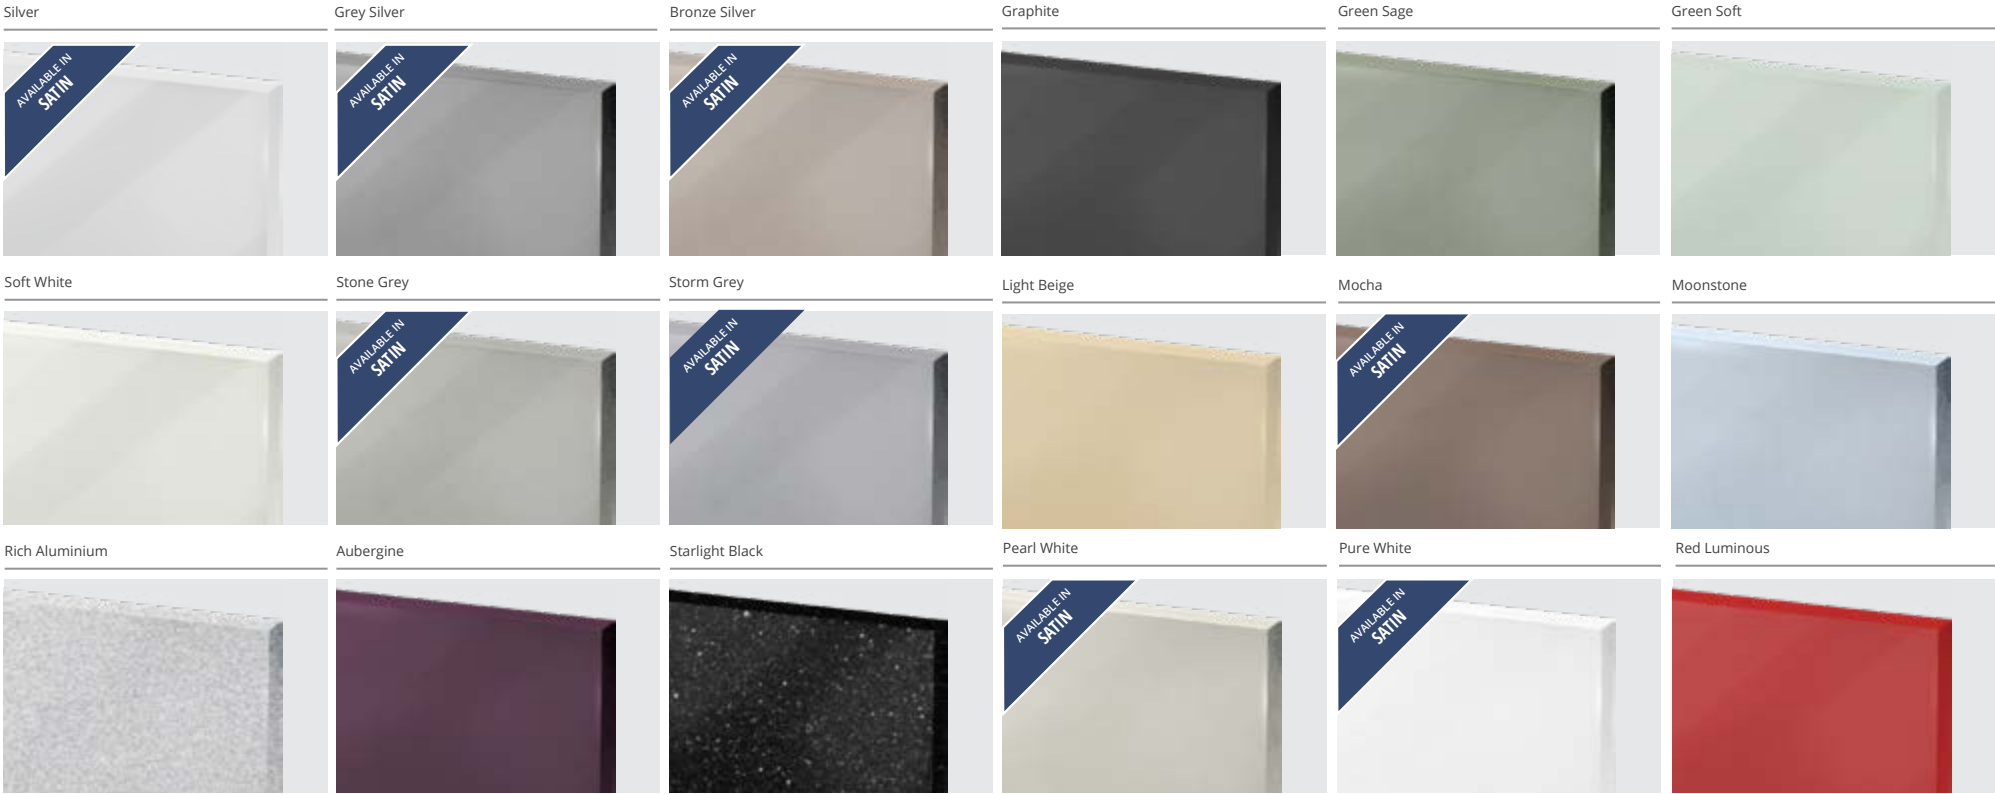

Silver Mirror

Grey Mirror

Bronze Mirror

# Glass Options

 Other frames, colours and finishes available on request.