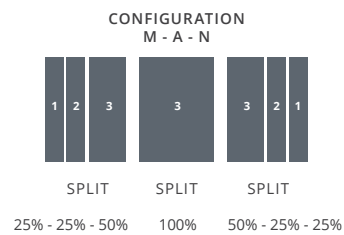

1 WOODGRAIN

Grey Nebraska Oak
H3332 - ST10

PANEL MATERIAL

2 UNI-COLOUR

Stone Grey
U727 - ST9

3 UNI-COLOUR

Cashmere Grey
U702 - ST9

FRAME FINISH

FRESNO

MATT CHAMPAGNE