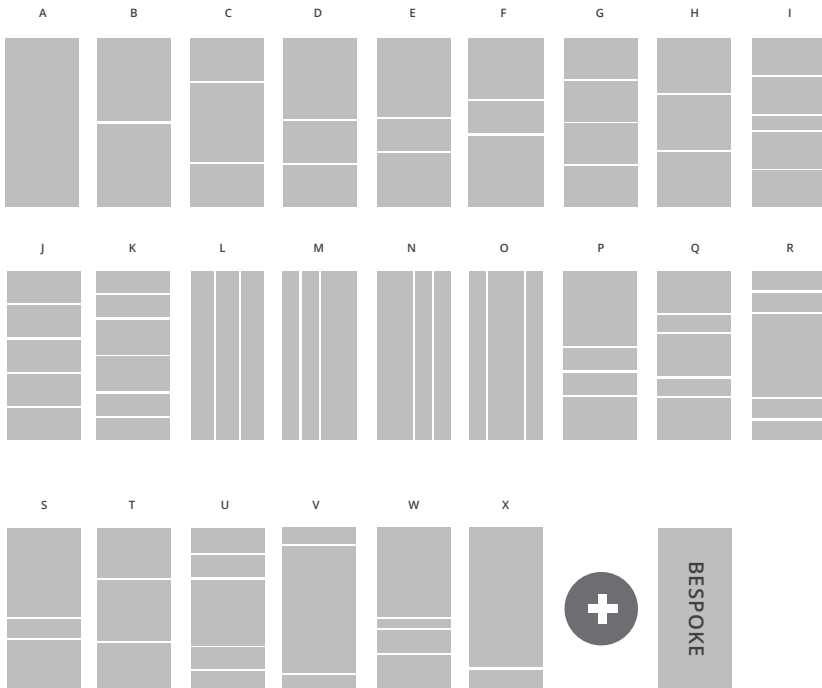

### SEE PAGE 55

All options available on website.

8 Plus White Board & Pin Board & 3 Plus Suede Options.

All options available on website.

## CONFIGURATIONS

Made to measure, so you have complete freedom to create your sliding doors your way.

- A - 100
- B - 50:50
- C - 25:50:25
- D - 50:25:25
- E - 50:20:30
- F - 41:18:41
- G - 25:25:25:25
- H - 33:33:33
- I - 22.5: 22.5:10:22.5:22.5
- J - 20:20:20:20:20
- K - 12.5:12.5:25:25:12.5:12.5
- L - Vertical 33:33:33
- M - Vertical 25:25:50
- N - Vertical 50:25:25
- O - Vertical 25:50:25
- P - 50:12.5:12.5:25
- Q - 27:9:27:9:27
- R - 10:10:60:10:10
- S - 60:10:30
- T - 30:40:30
- U - 12.5:12.5:50:12.5:12.5
- V - 10:80:10
- W - 56.25:6.25:12.5:25
- X - 85:15