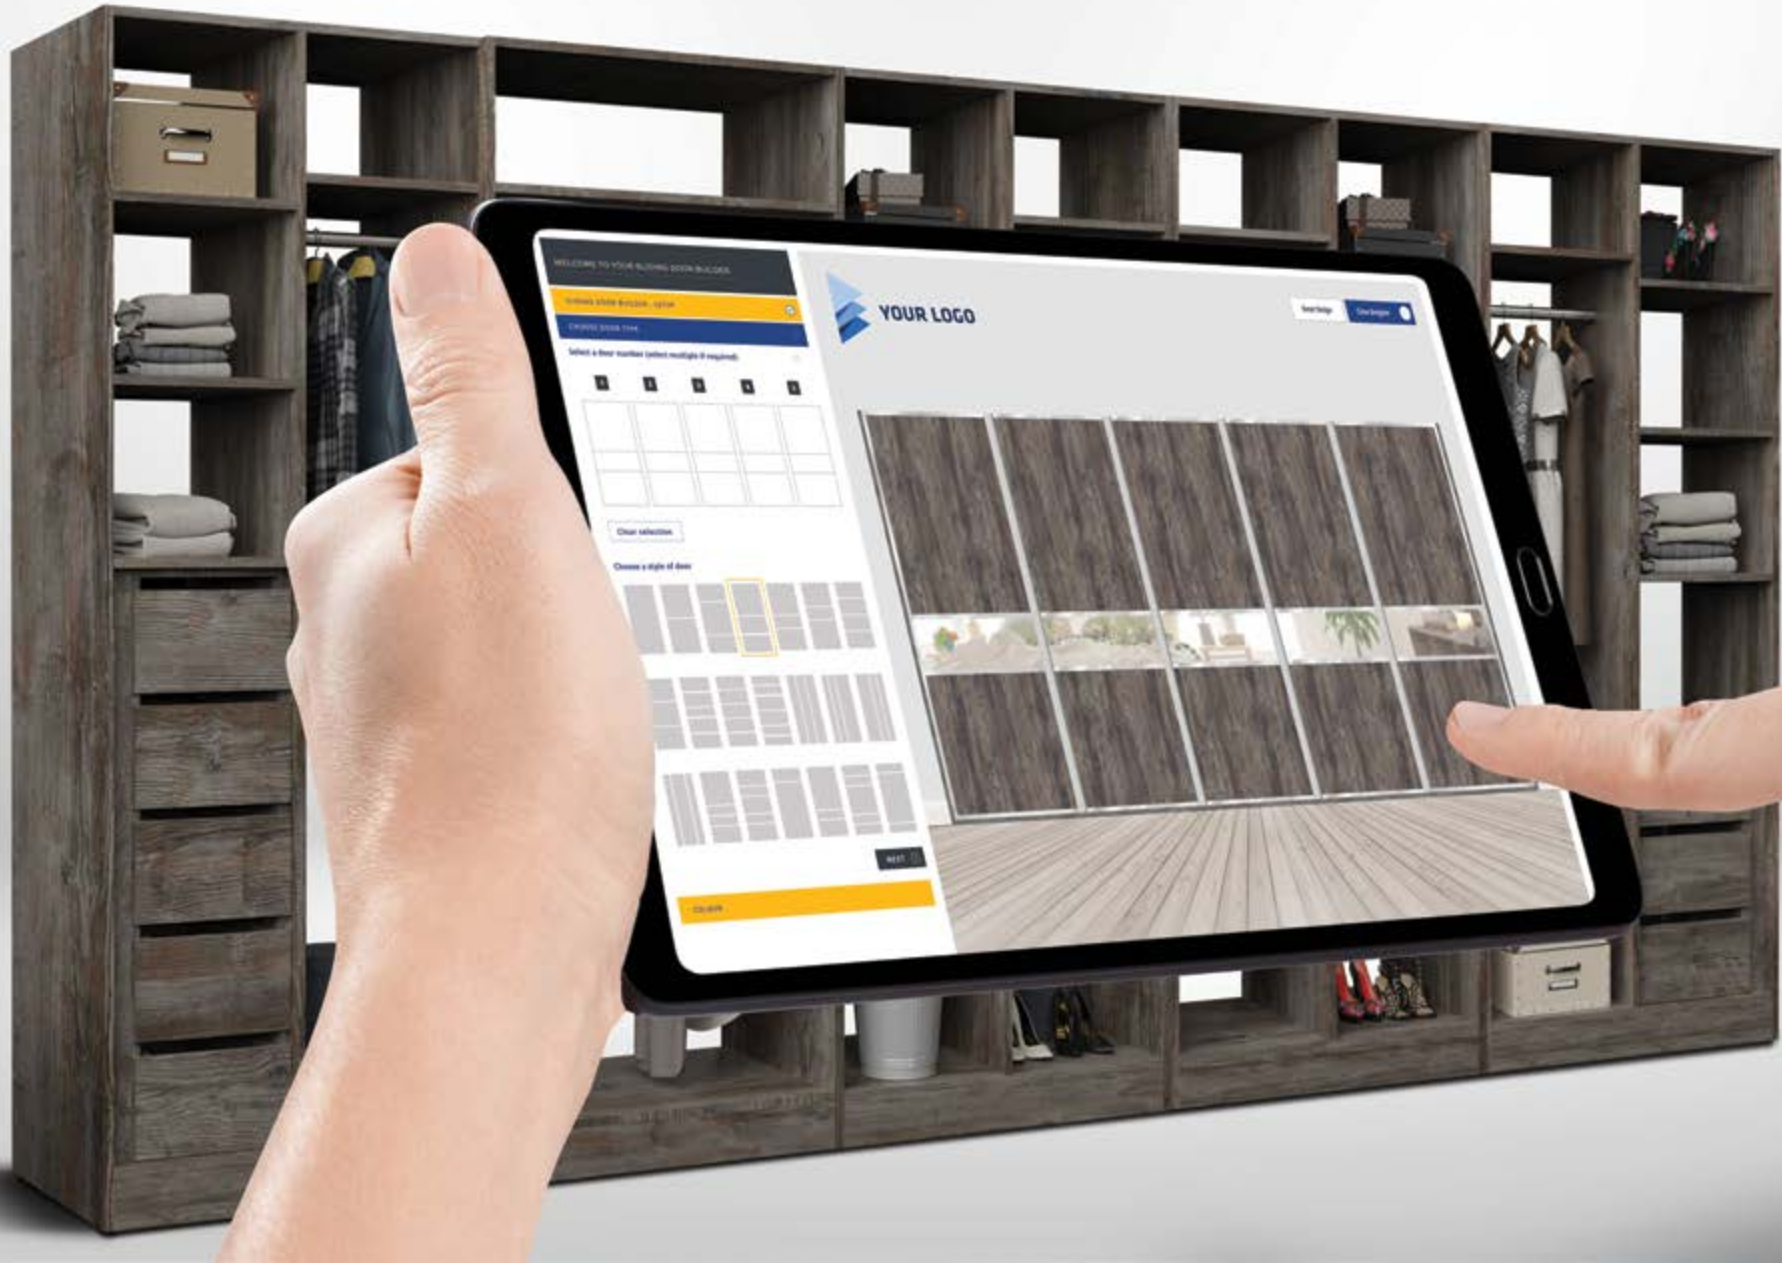

# Sliding Doors

All our sliding doors are made of the finest quality aluminium profile, we don't use steel door systems.

Our doors are fitted with a full glazing gasket that is designed to eliminate shock, providing a cushioning impact for longevity with everyday use.