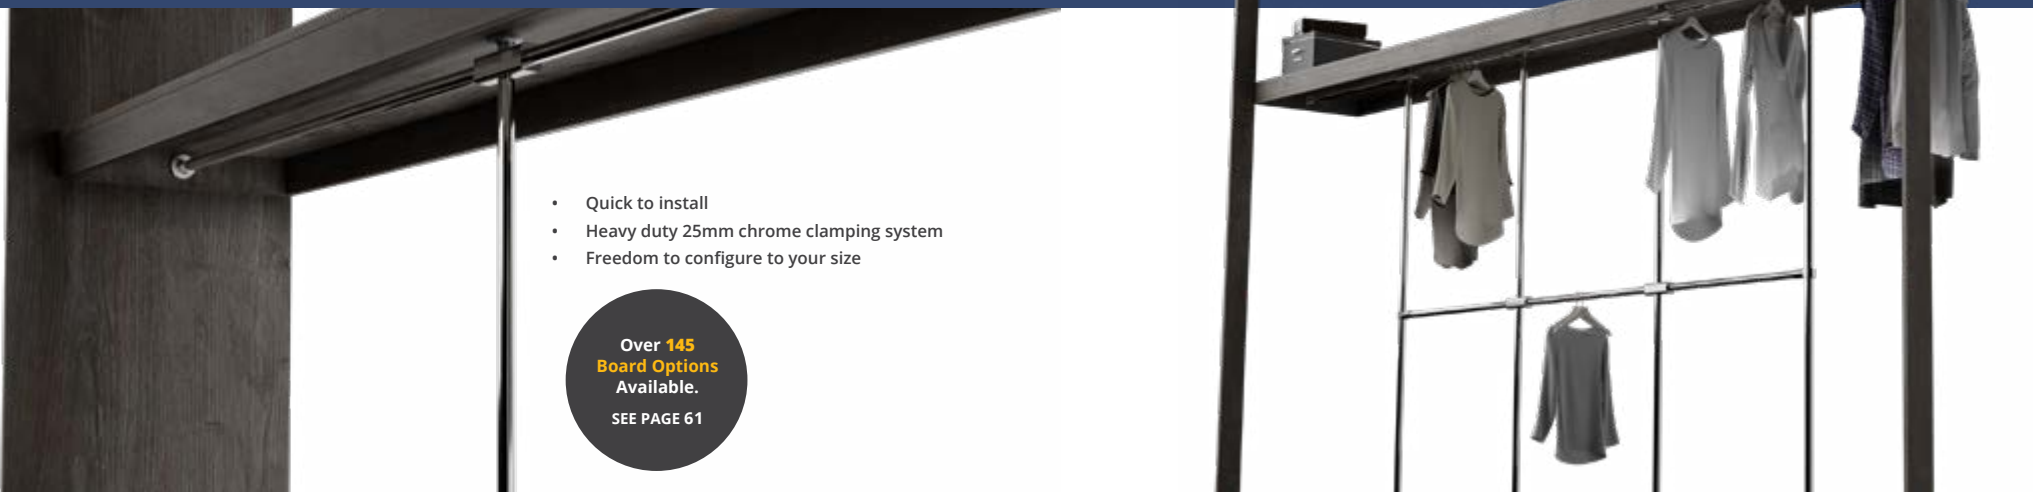

# PREMIUM RANGE

- Quick to install
- Heavy duty 25mm chrome clamping system
- Freedom to configure to your size

Over **145**  
Board Options  
Available.

SEE PAGE 61