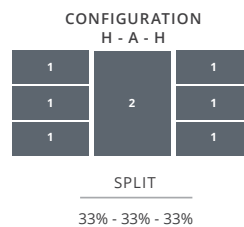

Cashmere Grey & SILVER MIRROR