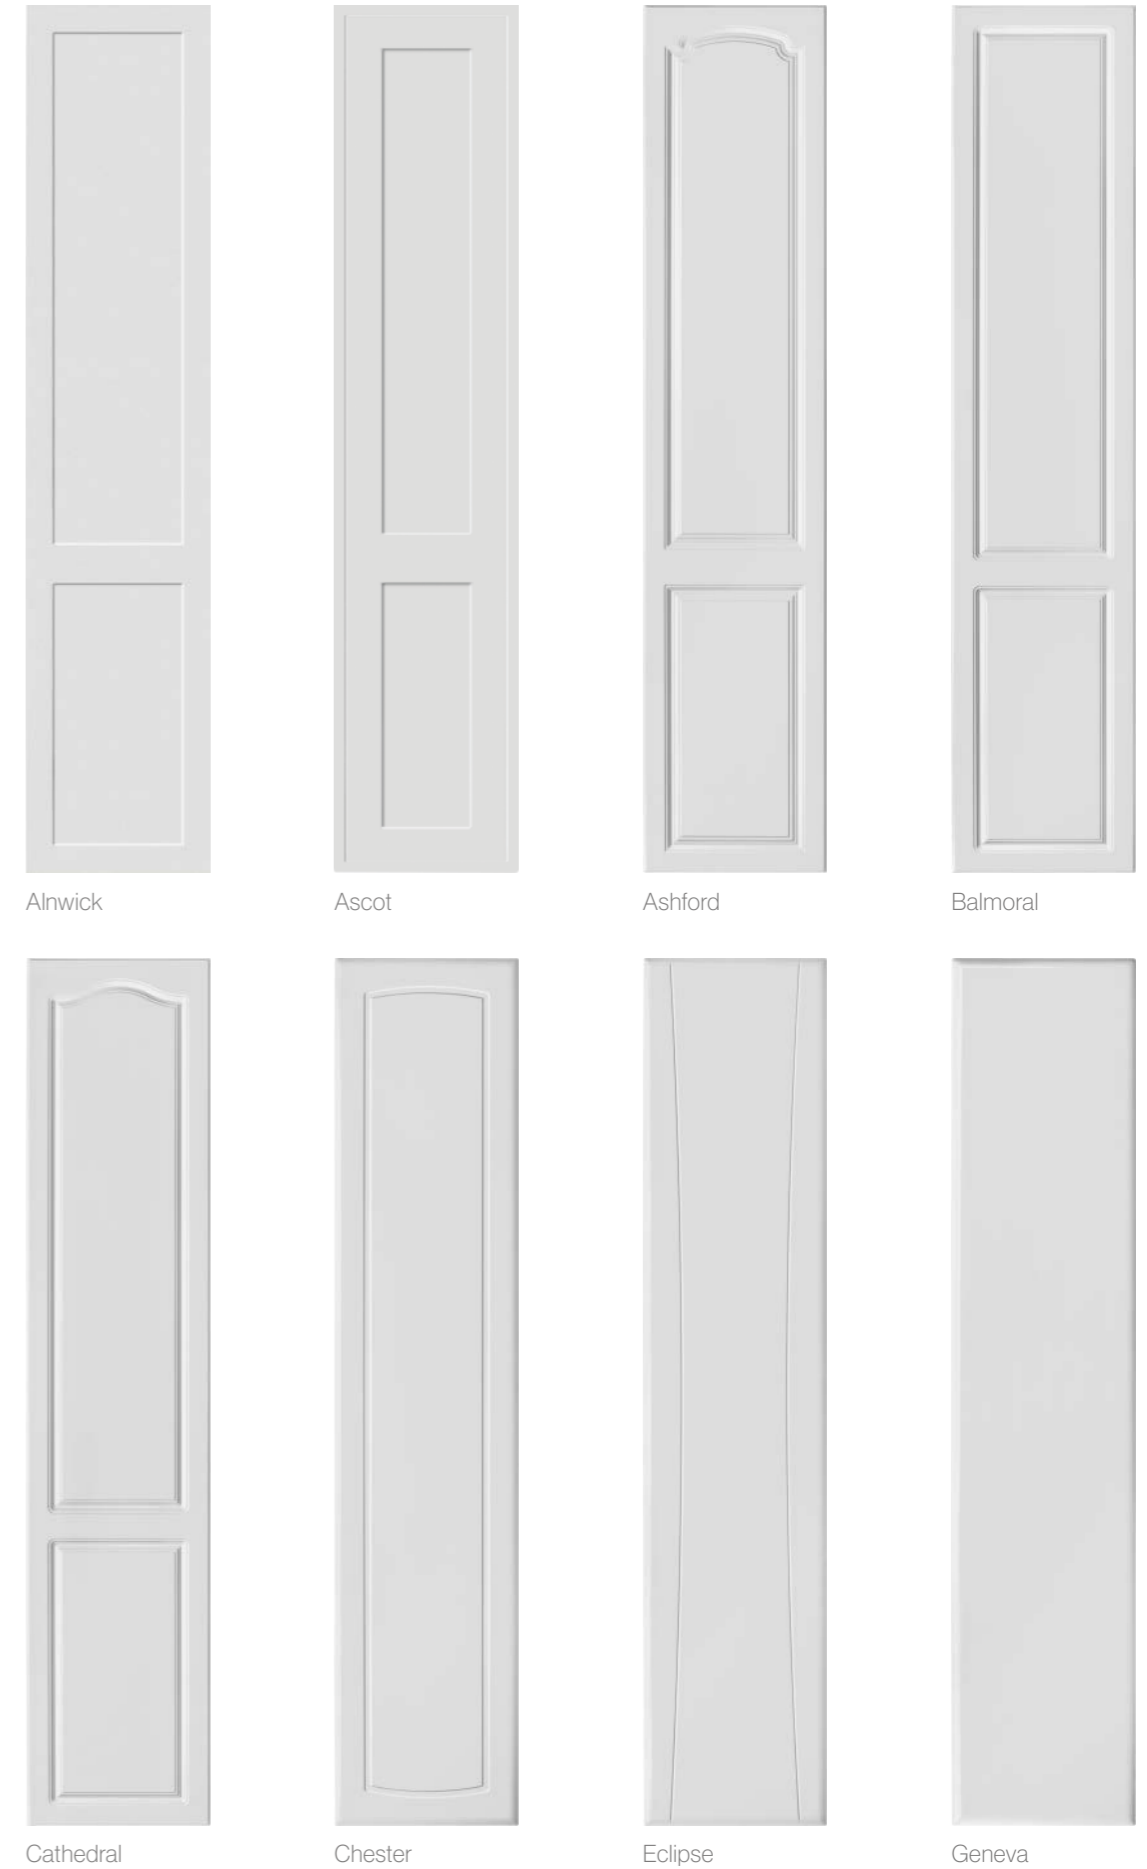

Handle: Brushed Nickel T Bar

Glacier Super Matt White & Fjord

Glacier Super Matt Light Grey

Handle: Brushed Nickel T Bar

Glacier
Super Matt Graphite

Vinyl Colours & Door Styles

Create your own door by choosing any style in any colour. With the benefit of made to measure sizes your bedroom will be truly bespoke.